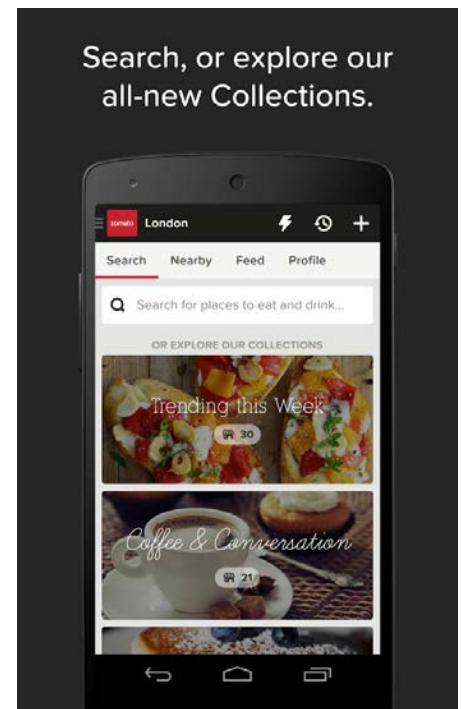

Cornucopian Details

Photos, updated menus, reviews and maps help adventurous diners decide exactly what they want to eat. Business phone numbers, directions and featured foods or “collections” all ensure users get the dining experience they are seeking.

Social Dining

Good food is so much more pleasurable when diners can share the experience with friends and family. Reviewing and comparing dining information enhances the delicious discovery of a new dish or an obscure dive. Restaurant goers can form networks with others who have similar tastes, share pictures and build wish lists for future meals. A handy list feature helps gourmands remember their favorite spots. Reading others’ reviews and ranking adds a unique and personalized element to trying new places.

Global Gastronomy

With extensive information and new locations added and updated all the time, the eating adventure continues at home and abroad. Over 23 million monthly users regularly refer the Zomato app to venture into new, savory territory.

Mobility and Versatility

The sleek portable design of the latest Android* tablets lets hungry users find the right destination easily from wherever they are. Scrumptious food photos and updated menus are clear and detailed on high-resolution screens so users can see exactly what their options are.