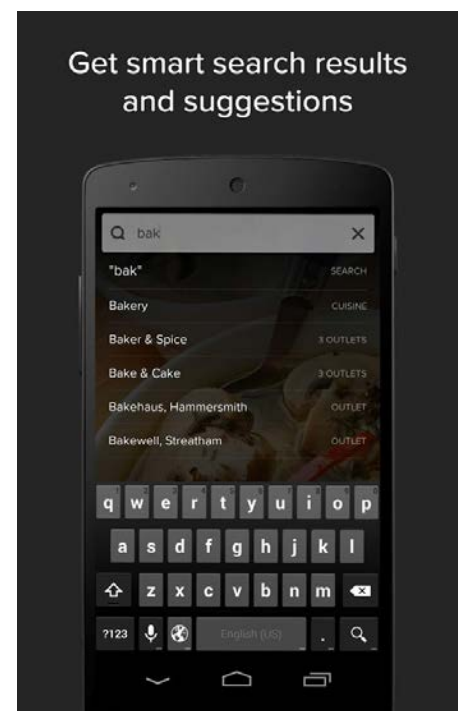

Cornucopian Details

Photos, updated menus, reviews and maps help adventurous diners decide exactly what they want to eat. Business phone numbers, directions and featured foods or “collections” all ensure users get the dining experience they are seeking.

Social Dining

Good food is so much more pleasurable when diners can share the experience with friends and family. Reviewing and comparing dining information enhances the delicious discovery of a new dish or an obscure dive. Restaurant goers can form networks with others who have similar tastes, share pictures and build wish lists for future meals. A handy list feature helps gourmands remember their favorite spots. Reading others’ reviews and ranking adds a unique and personalized element to trying new places.

Global Gastronomy

With extensive information and new locations added and updated all the time, the eating adventure continues at home and abroad. Over 23 million monthly users regularly refer the Zomato app to venture into new, savory territory.

Mobility and Versatility

The sleek portable design of the latest Android* tablets lets hungry users find the right destination easily from wherever they are. Scrumptious food photos and updated menus are clear and detailed on high-resolution screens so users can see exactly what their options are.